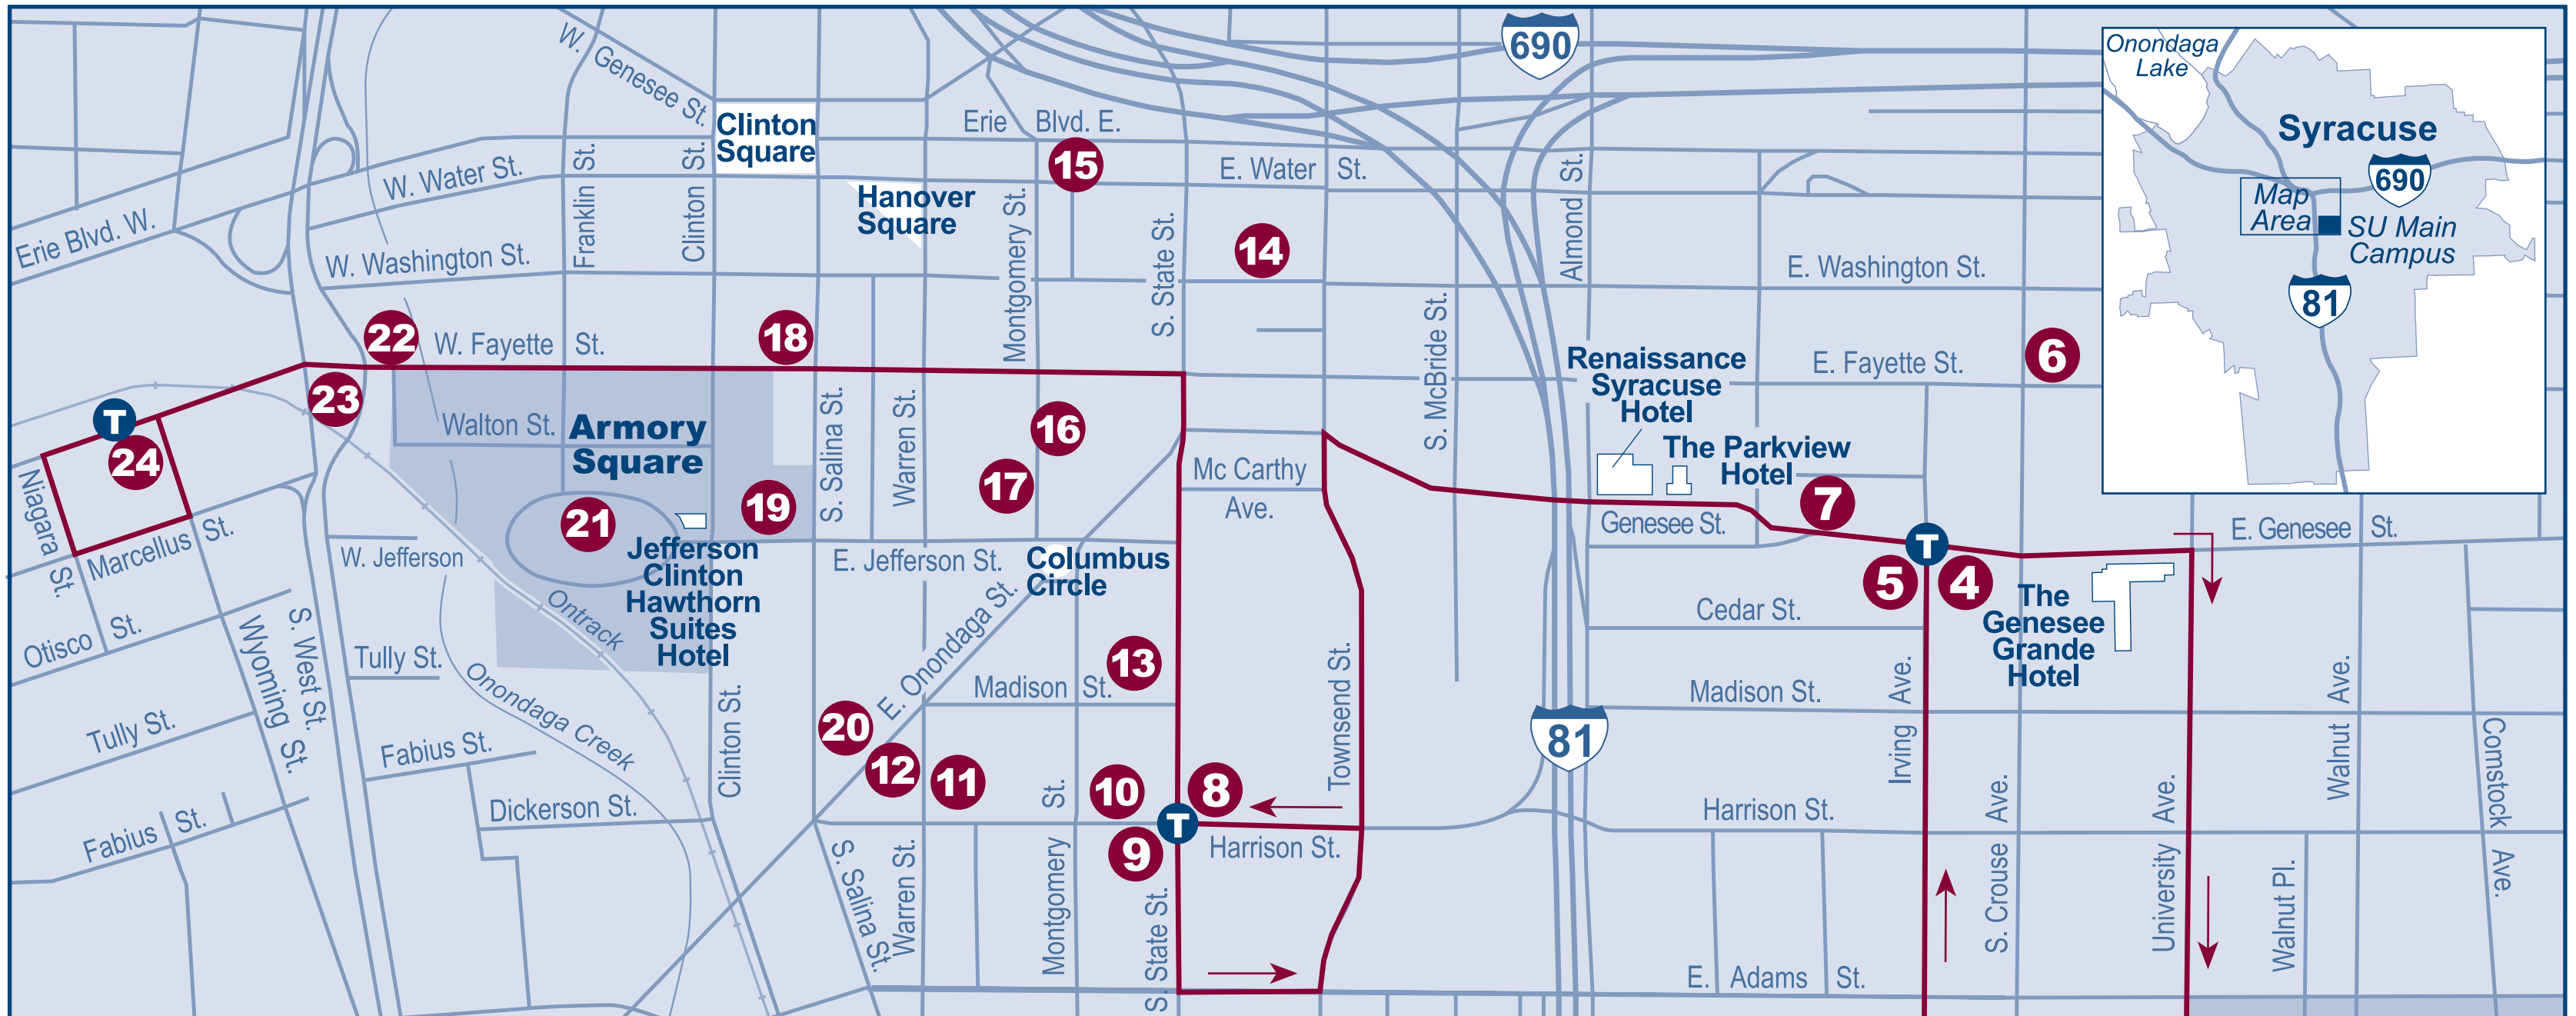

Connective Corridor Cultural Organizations

1 SUArt Galleries	13 John H. Mulroy Civic Center (Cultural Resources Council, Syracuse Opera, Syracuse Symphony Orchestra)
2 SU Special Collections Research Center	14 Jazz Central
3 Light Work/Community Darkrooms	15 Erie Canal Museum
4 Point of Contact Gallery	16 Onondaga Historical Association Museum
5 Syracuse Stage	17 Downtown Writer's Center
6 Spark Contemporary Art Space	18 The Company Gallery (THINC)
7 Community Folk Art Center/Paul Robeson Performing Arts Company	19 Landmark Theatre
8 Everson Museum of Art	20 Central Library, Onondaga County Public Library System
9 Convention Center at Oncenter	21 Milton J. Rubenstein Museum of Science & Technology (MOST)
10 The War Memorial	22 The Warehouse
11 Syracuse Technology Garden	23 The Redhouse
12 Syracuse International Film Festival	24 Delavan Art Gallery

Centro Bus Route
Schedule Time Points