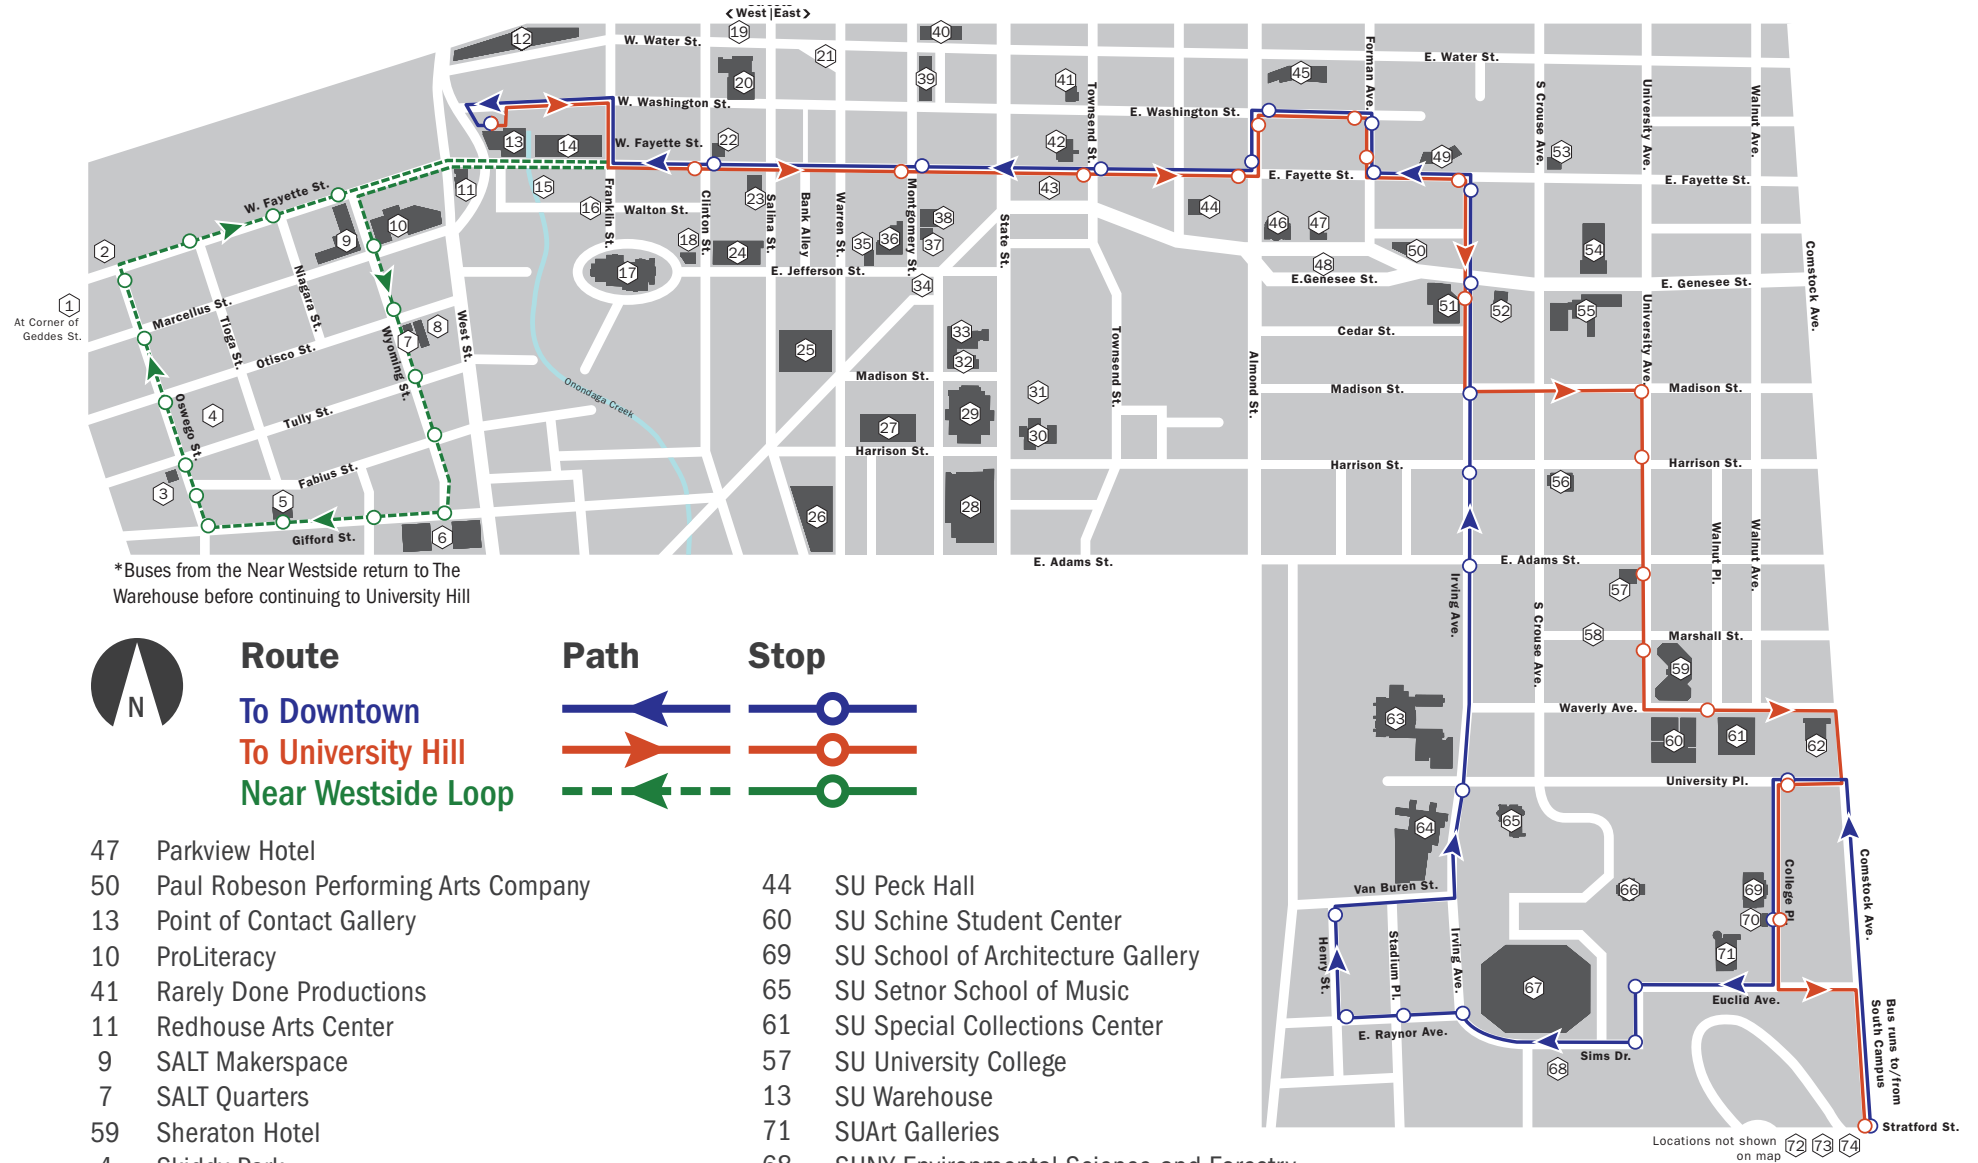

Follow us on:

Learn more or contact us:
corridor@syr.edu
connectivecorridor.syr.edu

Download the free mobile bus app on the Apple app store.

Points of Interest

- 16 Armory Square
- 26 Centro Transit Hub
- 39 City Hall
- 19 Clinton Square
- 32 CNY Arts
- 49 CNY Biotech Accelerator
- 41 CNY Jazz Central
- 42 CNY Philanthropy Center
- 34 Columbus Circle
- 50 Community Folk Art Center
- 54 Copper Beach Commons
- 12 Creekwalk Commons
- 46 Crowne Plaza Hotel
- 9 Delavan Art Center
- 23 Downtown Visitors Center
- 40 Erie Canal Museum
- 30 Everson Museum of Art
- 43 Fayette Park
- 48 Forman Park
- 1 Gear Factory
- 55 Genesee Grande Hotel
- 21 Hanover Square
- 56 Hotel Skyler
- 14 Inns at Armory Square
- 18 Jefferson Clinton Hotel
- 8 La Casita Cultural Center
- 24 Landmark Theater
- 62 Light Work
- 2 Lipe Art Park
- 58 Marshall Street Business District
- 37 The Media Unit
- 17 Museum of Science and Technology
- 22 Museum of Young Art
- 28 Oncenter Convention Center
- 24 Oncenter War Memorial Arena
- 33 Oncenter Theaters
- 25 Onondaga County Public Library
- 15 Onondaga Creek Walk
- 38 Onondaga Historical Association

- 47 Parkview Hotel
- 50 Paul Robeson Performing Arts Company
- 13 Point of Contact Gallery
- 10 ProLiteracy
- 41 Rarely Done Productions
- 11 Redhouse Arts Center
- 9 SALT Makerspace
- 7 SALT Quarters
- 59 Sheraton Hotel
- 4 Skiddy Park
- 53 Spark Contemporary Art Space
- 6 St. Joseph's Primary Care West & Nojaim Bros. Grocery
- 67 SU Carrier Dome
- 70 SU College Place Bus Stop
- 72 SU Comstock Art Facility
- 74 SU Goldstein Student Center
- 66 SU Hendricks Chapel
- 73 SU Manley Field House