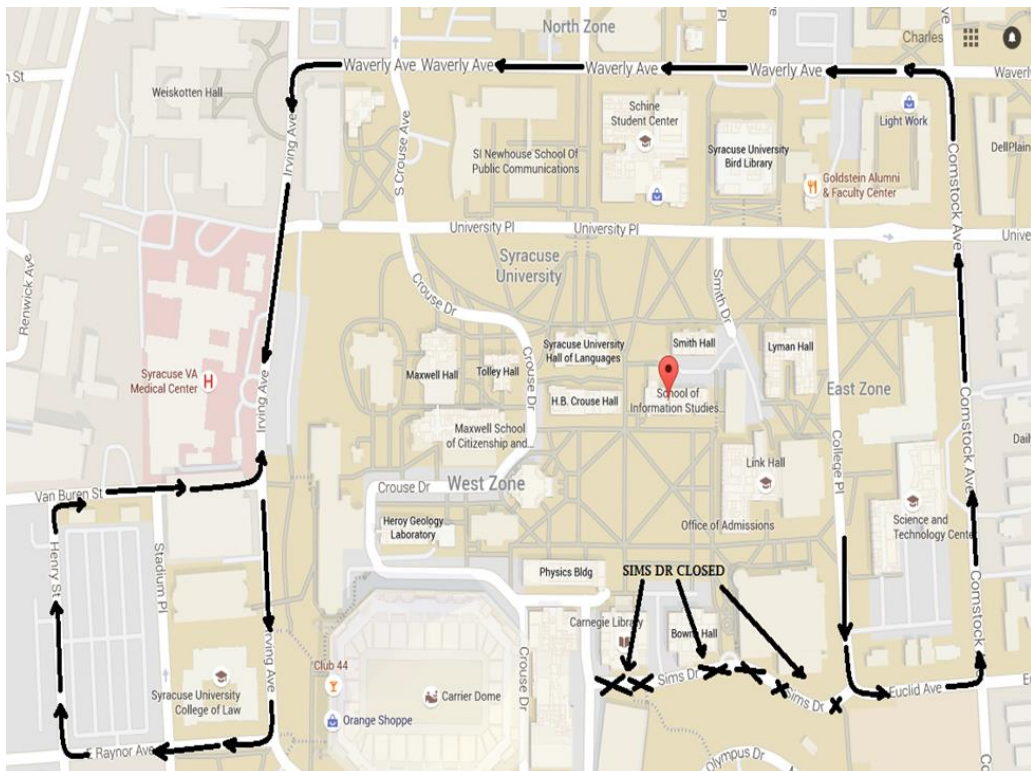

## **DETOUR: Forestry Drive AFFECTING: SYR #43 Sadler & SYR #443 Connective Corridor Line Buses**

**EFFECTIVE: 01/12/16 PM – 01/15/16 PM**

Due to construction on Forestry Drive Centro will operate the following detour until construction is complete:

### COLLEGE PLACE TO THE WAREHOUSE

From College Place and Euclid Avenue

Left on Euclid Avenue

Left on Comstock Avenue

Left on Waverly Avenue

Left on Irving Avenue

Right on E. Raynor Avenue

Right on Henry Street

Right on Van Buren Street

Left on Irving Avenue to regular route