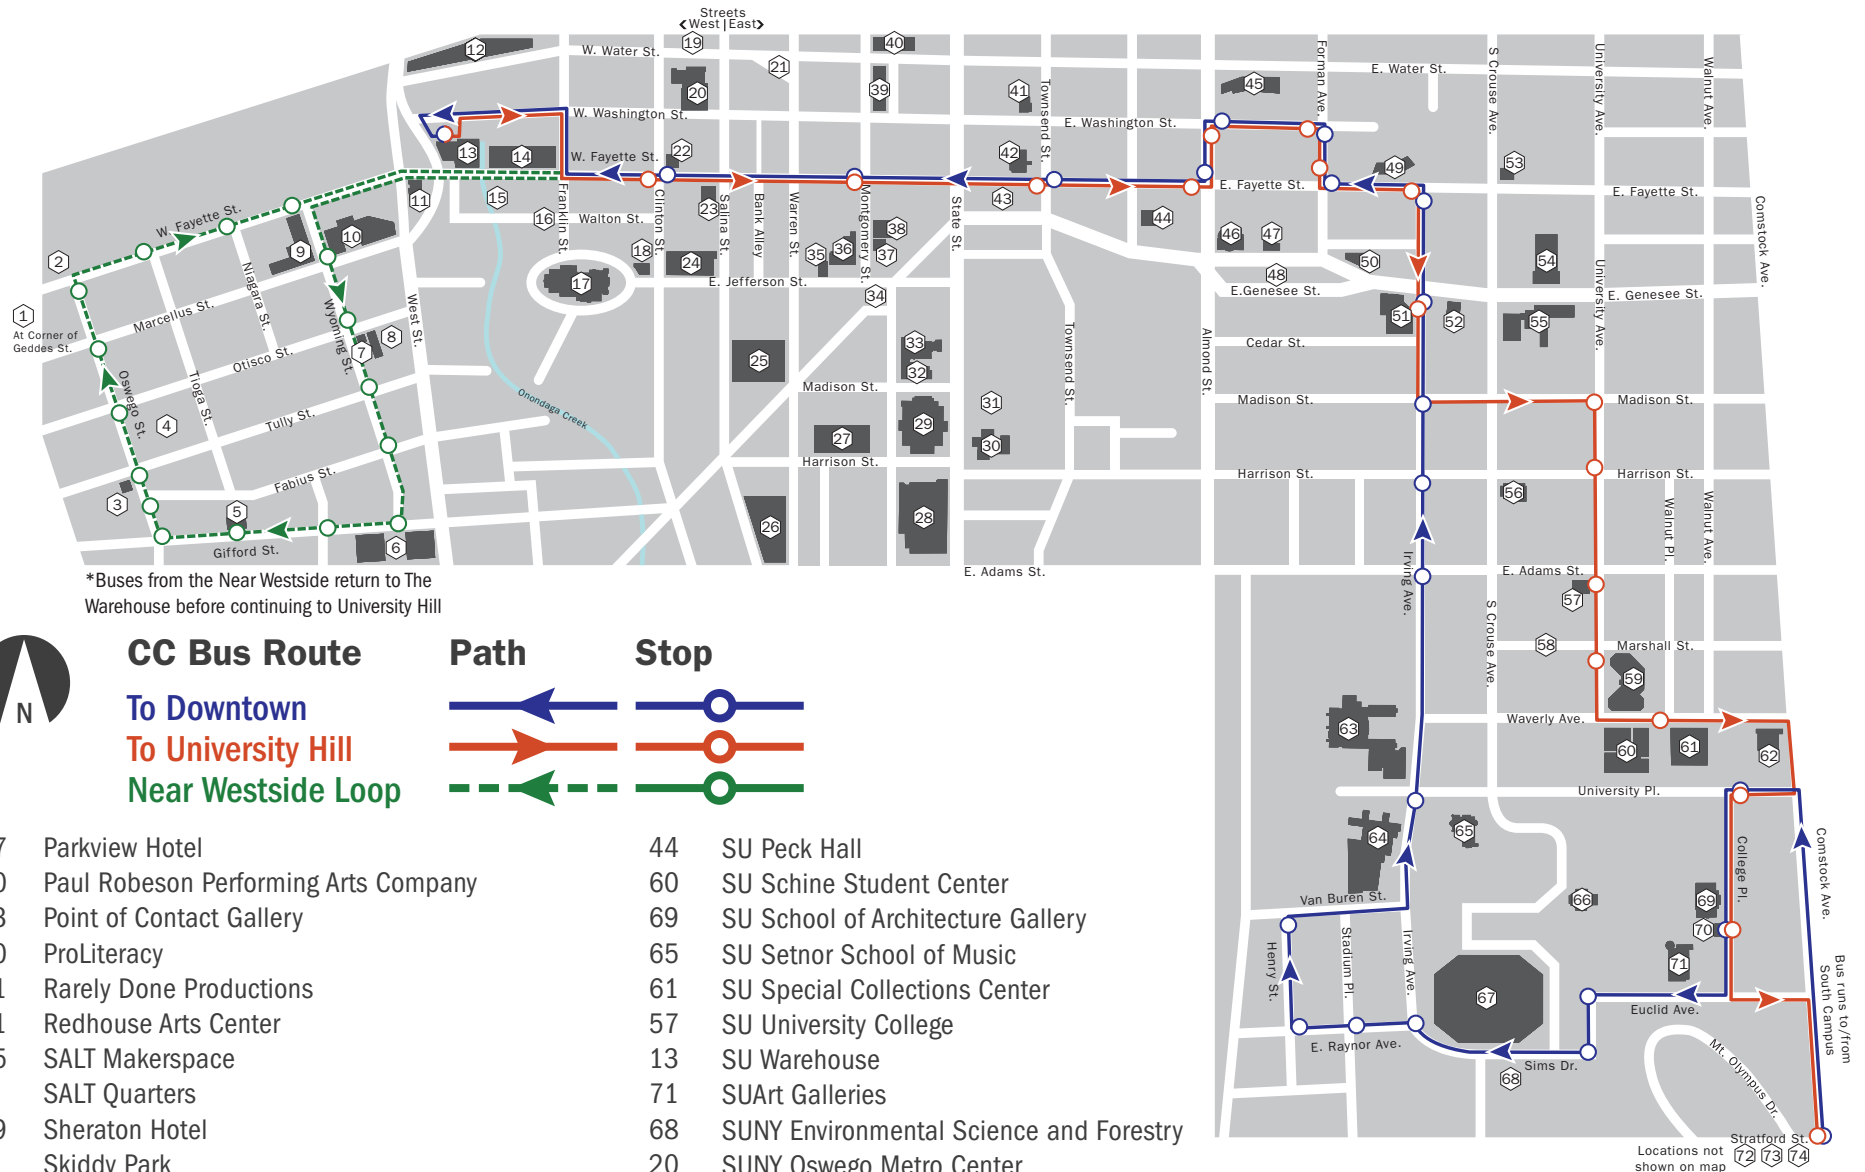

Follow us on:

Learn more or contact us:

corridor@syr.edu

connectivecorridor.syr.edu

Points of Interest

- 16 Armory Square
- 26 Centro Transit Hub
- 39 City Hall
- 19 Clinton Square
- 32 CNY Arts
- 49 CNY Biotech Accelerator
- 41 CNY Jazz Central
- 42 CNY Philanthropy Center
- 34 Columbus Circle
- 50 Community Folk Art Center
- 54 Copper Beach Commons
- 12 Creekwalk Commons
- 46 Crowne Plaza Hotel
- 9 Delavan Art Center
- 23 Downtown Visitors Center
- 40 Erie Canal Museum
- 30 Everson Museum of Art
- 43 Fayette Park
- 48 Forman Park
- 1 Gear Factory
- 55 Genesee Grande Hotel
- 21 Hanover Square
- 56 Hotel Skyler
- 18 Jefferson Clinton Hotel
- 8 La Casita Cultural Center
- 24 Landmark Theater
- 62 Light Work
- 2 Lipe Art Park
- 14 Marriotts at Armory Square
- 58 Marshall Street Business District
- 37 The Media Unit
- 17 Museum of Science and Technology
- 22 Museum of Young Art
- 28 Oncenter Convention Center
- 29 Oncenter War Memorial Arena
- 33 Oncenter Theaters
- 25 Onondaga County Public Library
- 15 Onondaga Creek Walk
- 38 Onondaga Historical Association

- 47 Parkview Hotel
- 50 Paul Robeson Performing Arts Company
- 13 Point of Contact Gallery
- 10 ProLiteracy
- 41 Rarely Done Productions
- 11 Redhouse Arts Center
- 35 SALT Makerspace
- 7 SALT Quarters
- 59 Sheraton Hotel
- 4 Skiddy Park
- 53 Spark Contemporary Art Space
- 6 St. Joseph's Primary Care West & Nojaim Bros. Grocery
- 67 SU Carrier Dome
- 70 SU College Place Bus Stop
- 72 SU Comstock Art Facility
- 74 SU Goldstein Student Center
- 66 SU Hendricks Chapel
- 73 SU Manley Field House

Locations not shown on map

Bus turns to/from South Campus