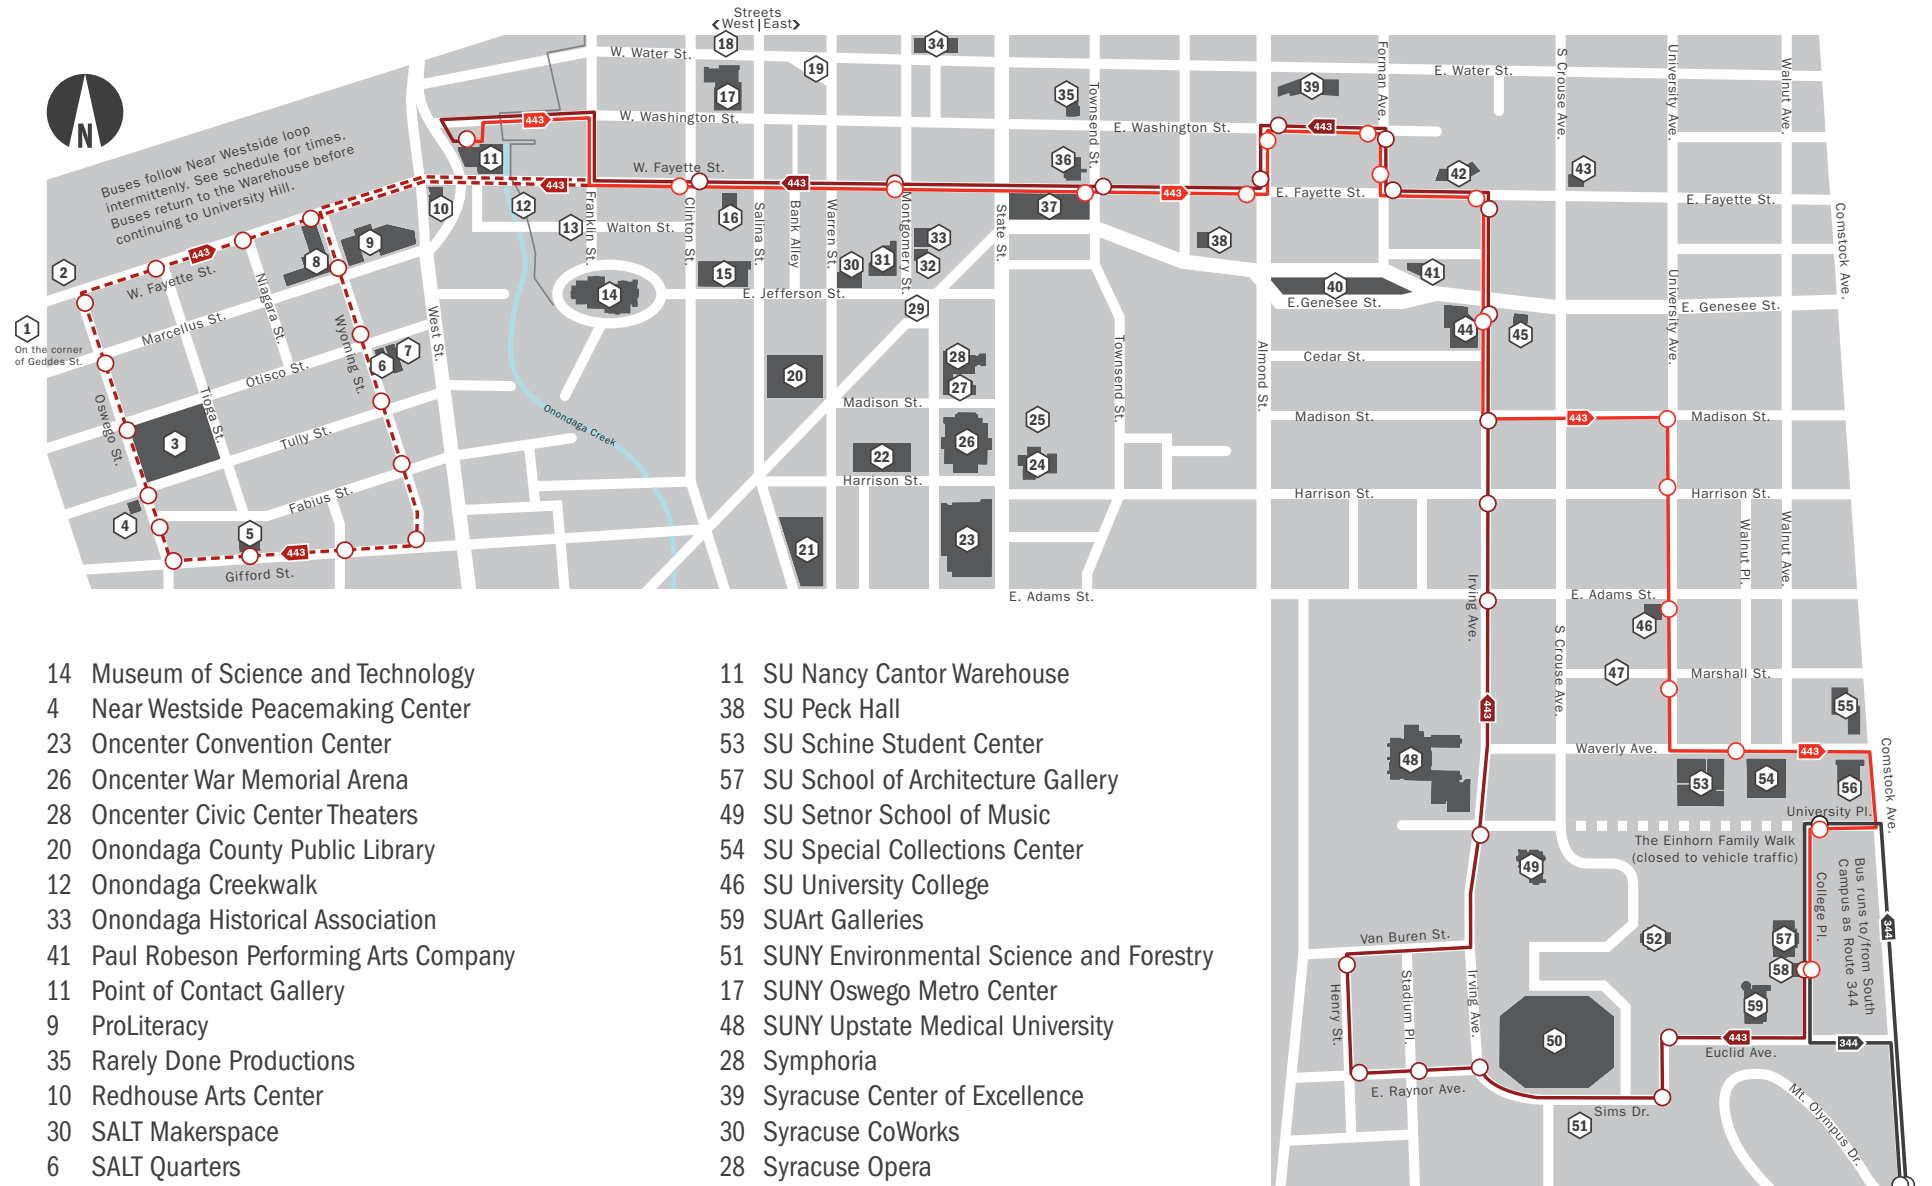

- 14 Museum of Science and Technology
- 4 Near Westside Peacemaking Center
- 23 Oncenter Convention Center
- 26 Oncenter War Memorial Arena
- 28 Oncenter Civic Center Theaters
- 20 Onondaga County Public Library
- 12 Onondaga Creekwalk
- 33 Onondaga Historical Association
- 41 Paul Robeson Performing Arts Company
- 11 Point of Contact Gallery
- 9 ProLiteracy
- 35 Rarely Done Productions
- 10 Redhouse Arts Center
- 30 SALT Makerspace
- 6 SALT Quarters
- 3 Skiddy Park
- 43 Spark Contemporary Art Space
- 50 SU Carrier Dome
- 58 SU College Place Bus Stop
- 60 SU Comstock Art Facility
- 62 SU Goldstein Student Center
- 52 SU Hendricks Chapel
- 55 SU MakerSpace
- 61 SU Manley Field House

- 11 SU Nancy Cantor Warehouse
- 38 SU Peck Hall
- 53 SU Schine Student Center
- 57 SU School of Architecture Gallery
- 49 SU Setnor School of Music
- 54 SU Special Collections Center
- 59 SUArt Galleries
- 51 SUNY Environmental Science and Forestry
- 17 SUNY Oswego Metro Center
- 48 SUNY Upstate Medical University
- 28 Symphoria
- 39 Syracuse Center of Excellence
- 30 Syracuse CoWorks
- 28 Syracuse Opera
- 44 Syracuse Stage
- 22 Syracuse Technology Garden
  & Student Sandbox
- 25 Urban Video Project
- 9 WCNY Public Broadcasting
- 5 Westside Learning Center
- 31 YMCA Gallery/
  & Downtown Writer's Center
- 45 914 Works

Locations not shown on map
Visit www.syracuse.edu for full Syracuse University campus map.